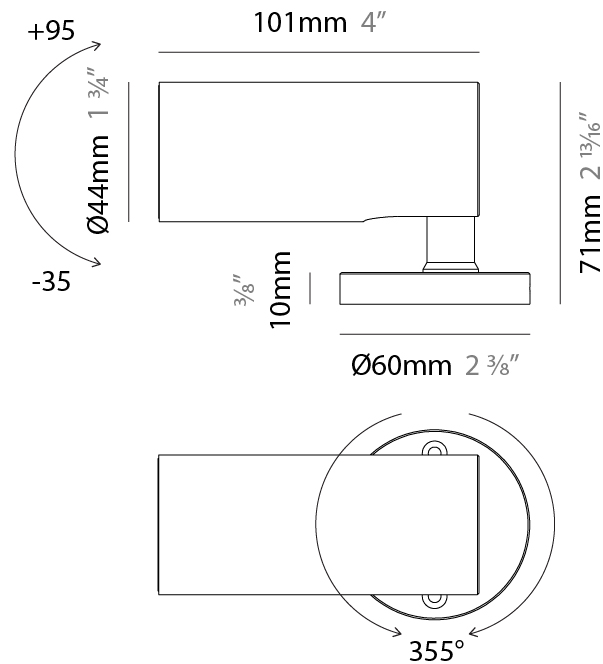

GENERAL

Series: Vario
Subseries: Vario 40
Brand: Unonovesette
Division: Exterior
Mounting Type: Surface
Mounting Location: Above Ground
Subcategory: Flood

PHYSICAL

Shape: Cylinder
Diameter (mm): 44
Diameter (in): 1 3/4
Height (mm): 101
Height (in): 4
Light Distribution: Adjustable / Direct
Weight (kg): 0.27
Weight (lbs): 0.59
Installation Requirement: Surface mounted / Spike / Tree strap
Diffuser: Extra clear tempered / Frosted glass 3mm
Fixture Finish: ABA / ANA / ASB
Fixture Material: Anodized Aluminum 6026 / Machined Aged Brass
Cable Details: 350mm NS20N PCP 2x0.5 mm2

ELECTRICAL

Lamp Type: LED
Total Output Wattage (W): 3.6
Dimming: Non-Dimmable / 0-10V Dimming
Driver Included: No
Driver Location: Remote
Driver Type: Constant Voltage - Universal
Driver Class: Class 2
Input Voltage (V): 120 - 277
Output Voltage (V): 24

LED

Number of LEDs: 1
Color Temperature (*K): 2200 / 2700 / 3000 / 4000
Nominal Lumen (lm): 173 / 233 / 283 / 343
CRI: >90 CRI
Lamp Life (hrs): 100000

OPTICAL

Optic°: 10 / 23 / 43 / 10x40 / 40x10
Beam Angle: Narrow / Medium / Wide / Elliptical
Adjustability: Rotational 355°

RATINGS AND CERTIFICATIONS

Certified By: Certified for North American Standards
IP rating: IP66
IK Rating: IK07